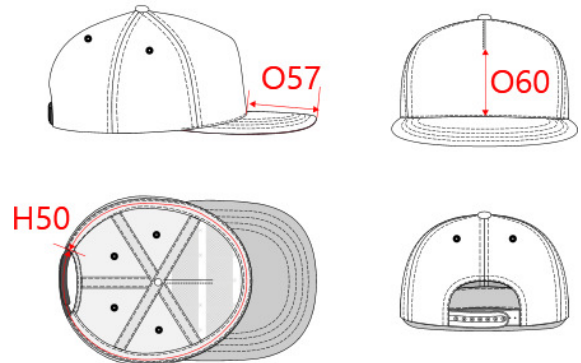

REFERENCE : KP147

SIZES : U

COMPOSITION :

Main fabric : Cotton twill - 260 For the crown. 100%cotton

Main fabric : Cotton twill - 260 For the recovered peak. 100% cotton

Main fabric : Cotton twill - 260 For the inner sweatband around the head. 100%cotton

Lining : Double color Cotton / Polyester Oxford · 290 As inner reinforcement of the front part of the crown. 50%cotton / 50% polyester

Material 2 : Rubber quality As inner structure of the peak. 100% rubber

Foam : PU foaming slow rebound sponge Behind the inner sweatband. MDI

Foam : PU quality Behind the inner sweatband. 100% polyurethane

ARTICLE WEIGHT :

78 gr/pc

DESCRIPTION
Français : Casquette enfant snapback - 5 panneaux
English : Kids snapback cap - 5 panels
Nederlands : Snapback kinderpel - 5 panelen
Deutsch : 5 panel kinder snapbackkappe
Español : Gorra snapback para niño - 5 paneles
Italiano : Cappellino bambino snapback - 5 pannelli
Português : Boné criança snapback - 5 painéis

COLORS	PANTONE SERIGRAPHIE
Black	Black
Dark grey / Light grey	432C / 401C
White	White
Royal blue / Red	287C / 200C
Red	200C
Navy	433C

MEASUREMENT							
Description	U						
H50 Tour de tête / Head measurement	53						
O57 Deep of the peak on baseball cap	5,60						
O60 Front part print height	8,50						