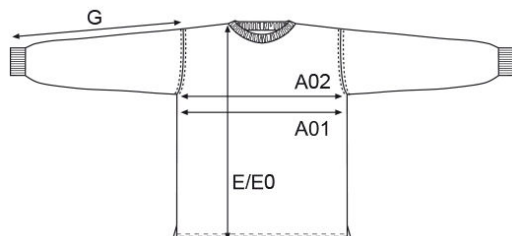

5099 / 5099F

Men's Sweater

**measurement table (cm)**

	XS	S	M	L	XL	XXL	XXXL	4XL	5XL
A01	53	57	60	63	66	68	70	80	90
E	68	70	73	75	78	80	83	89	96
G	56	57	58,5	60	61,5	63	64,5	67	69,5

A01 1/2 CHEST  
E BODY LENGTH  
G SLEEVE LENGTH

**product description**

Sweatshirt, elastane sleeve cuffs and waistband, molton brushed, 100 % cotton, 320 g/m<sup>2</sup>, XS-5XL.

**material**

100 % cotton

**weight**

320 g/m<sup>2</sup>

**sizes**

XS-5XL

**care instructions****packaging units**

Unit = 1 piece.

Carton = 25 pieces.

**colours**

00/white  
11-0601 TPX /TCX

9D/black  
19-4205 TPX/TCX

XG/ash  
13-4105 TPX/TCX

03/sports grey  
17-0000 TPX/TCX