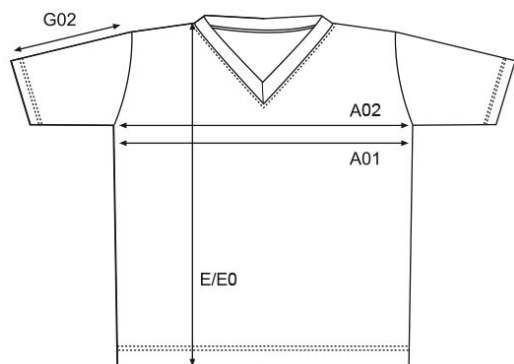

## Women's Rib V-Neck-T

## measurement table (cm)

	S	M	L	XL	XXL	XXXL	4XL	5XL
A02	43	46	49	53	58	64	70	76
E	63	64	66	68	70	73	75	77
G02	17	18	19	20	22	24	26	29

A02 1/2 CHEST

E BODY LENGTH

G02 SLEEVE LENGTH

## sizes

S-5XL

## packaging units

Unit = 5 pieces.

Carton = 50 pieces.

Sizes and weights + /- 5%. Subject to amendment.

CORPORATE FASHION SINCE 1989