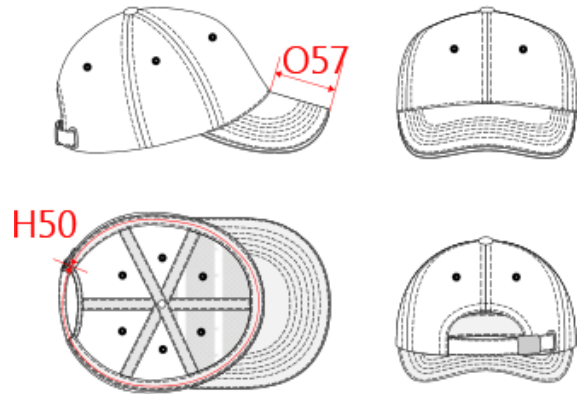

**REFERENCE :** KP011

**SIZES :** U

**COMPOSITION :**

Main fabric : Brushed cotton twill 260 100%cotton  
 Main fabric : Brushed cotton twill 260 For contrasted sandwich visor 100%cotton  
 Main fabric : Brushed Cotton twill - 260 For back lace size regulation 100%cotton  
 Main fabric : Brushed cotton twill 260 For under visor 100% cotton  
 Material 6 : Rubber quality As inner structure of the peak. 100% rubber

**ARTICLE WEIGHT :**

76 gr/pc

DESCRIPTION	
<b>Français :</b>	Orlando - Casquette homme 6 panneaux
<b>English :</b>	Orlando - Men's 6 panel cap
<b>Nederlands :</b>	Orlando - Pet met 6 panelen
<b>Deutsch :</b>	Herren kappe Orlando 6 panel
<b>Español :</b>	Orlando - Gorra para hombre 6 paneles
<b>Italiano :</b>	Orlando - Cappellino uomo 6 pannelli
<b>Português :</b>	Orlando - Boné 6 painéis

MEASUREMENT	
Description	U
H50 Tour de tête / Head measurement	58
O57 Deep of the peak on baseball cap	7

CARE LABEL				
				

PACKING	
Box	100 pcs / box U => L:51cm W:45cm H:36cm GW:9.50kg NW:7.50kg

**REFERENCE :** KP011