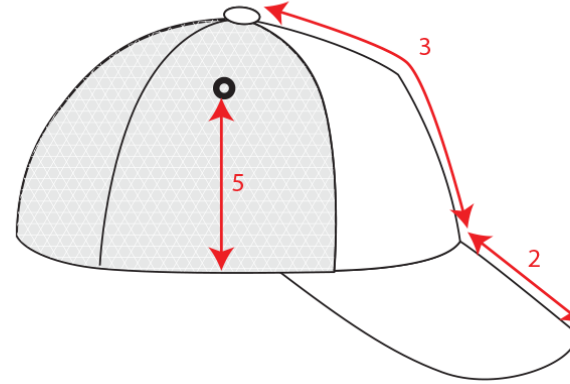

SONIC

The **original trucker aesthetic with an innovative six panels structure.** SONIC is the hat that redefines the concept of the trucker while maintaining the traditional snapback strap and the mesh to keep you cool. To top it all, the **contrast stitching on the visor and the front panels** add

Technical accessories

Composition	Main Fabric: 100% chino cotton twill - Side&Back: 100% polyester - 280 gsm
Panels	6 Panels/ full stitching/ k44
Sweatband	Sweatband TC sheeting with 4 stitching (closed on back)
Eyelets	2 Sewn eyelets on crown (from 02/22 cancelled the eyelets on mesh)
Buckram	Buckram 40*40 - new
Closure	Pvc Closure
Size	One size fits all
Packing	-
Custom code	6505.00.30
Made in	China

Where to customize

Centimeters

	Front	Back	Closure	Right	Left
Print	10 x 6	-	-	-	-
Embroidery	10 x 6	8 x 3,5	-	10 x 6	10 x 6
Heat transfer	8 x 6	-	-	-	-

Technical Size (cm)

- 1** 1,7
- 2** 6,8
- 3** 17,2
- 4** 19
- 5** 9
- 6** 33,5
- 7** 8,8
- 8** 2
- 9** 7