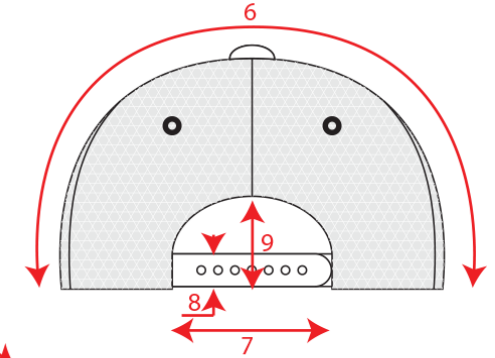

Technical accessories

Composition	Main Fabric: 100% chino cotton twill - Side&Back: 100% polyester - 280 gsm
Panels	6 Panels/ full stitching/ k44
Sweatband	Sweatband TC sheeting with 4 stitching (closed on back)
Eyelets	2 Sewn eyelets on crown (from 02/22 cancelled the eyelets on mesh)
Buckram	Buckram 40*40 - new
Closure	Pvc Closure
Size	One size fits all
Packing	-
Custom code	6505.00.30
Made in	China

Where to customize

Centimeters

	Front	Back	Closure	Right	Left
Print	10 x 6	-	-	-	-
Embroidery	10 x 6	8 x 3,5	-	10 x 6	10 x 6
Heat transfer	8 x 6	-	-	-	-

Technical Size (cm)

- 1** 1,7
- 2** 6,8
- 3** 17,2
- 4** 19
- 5** 9
- 6** 33,5
- 7** 8,8
- 8** 2
- 9** 7