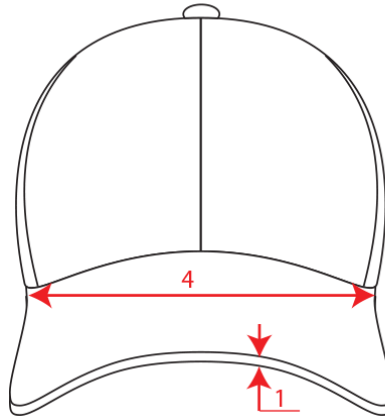

Technical accessories

Composition	Main Fabric: 100% chino cotton twill - Side&Back: 100% polyester - 280 gsm
Panels	6 Panels/ full stitching/ k44
Sweatband	Sweatband TC sheeting with 4 stitching (closed on back)
Eyelets	2 Sewn eyelets on crown (from 02/22 cancelled the eyelets on mesh)
Buckram	Buckram 40*40 - new
Closure	Pvc Closure
Size	One size fits all
Packing	-
Custom code	6505.00.30
Made in	China

Where to customize

Centimeters

	Front	Back	Closure	Right	Left
Print	10 x 6	-	-	-	-
Embroidery	10 x 6	8 x 3,5	-	10 x 6	10 x 6
Heat transfer	8 x 6	-	-	-	-

Technical Size (cm)

- 1** 1,7
- 2** 6,8
- 3** 17,2
- 4** 19
- 5** 9
- 6** 33,5
- 7** 8,8
- 8** 2
- 9** 7