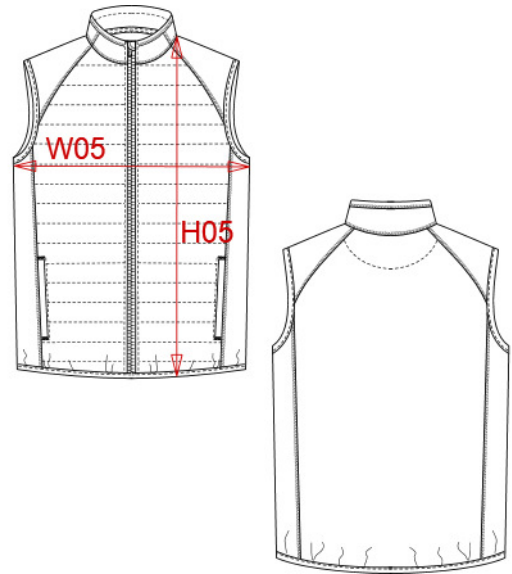

PROACT.®

REFERENCE : PA235

SIZES : XS_S_M_L_XL_XXL_3XL

COMPOSITION :

Main fabric : Brushed Polyester / Elastane jersey 90/10 - 270
For back, inner and outer collar and under front tab 90% polyester / 10%elastane

Main fabric : Nylon ripstop 430T PA coating - 35 For front, pocket facing, collar yoke and back facing 100%polyamide

Main fabric : Polyester ripstop 430T PA coating - 35 For front, pocket facing, collar yoke and back facing 100%polyester

Wad 1 : Polyfil 160 For inner fronts padded 100%polyester

Lining : Polyester 210T - 60 For inner front and pocket sacks 100%polyester

WEIGHT :

Main fabric : 270 gsm

Main fabric : 35 gsm

Main fabric : 35 gsm

Wad 1 : 160 gsm

Lining : 60 gsm

TECHNICAL DETAIL :

Wate-repellent fabric 1 + 2

ARTICLE WEIGHT :

312 gr/pc

DESCRIPTION	COLORS	PANTONE SERIGRAPHIE
Français : Veste sport bi-matière sans manches	Black	Black
English : Dual-fabric sleeveless sports jacket	Dark royal blue / Black	654C / Black
Nederlands : Sportjas in twee stoffen zonder mouwen	Sporty grey / Black	425C / Black
Deutsch : Sportweste aus Bi-Material	Sporty navy	7546C
Español : Chaleco deportivo dos-materiales	Sporty red	1805C
Italiano : Giacca sportiva bimeriale smanicata	Marl grey / Sporty navy	877C / 7546C
Português : Colete de desporto bi-matéria	Lime / Black	367C / Black

MEASUREMENT							
Description	XS	S	M	L	XL	XXL	3XL
H05 (M) Hauteur totale / Total height	66	68	70	72	74	76	78
W05 (M) 1/2 largeur poitrine / 1/2 chest width	46	49	52	55	58	61	64

CARE LABEL				

PACKING	
Box	15 pcs / box XS => L:60cm W:40cm H:22cm GW:6kg NW:4.5kg S => L:60cm W:40cm H:22cm GW:6kg NW:4.5kg M => L:60cm W:40cm H:22cm GW:6kg NW:4.5kg L => L:60cm W:40cm H:22cm GW:6.5kg NW:5kg XL => L:60cm W:40cm H:22cm GW:6.5kg NW:5kg XXL => L:60cm W:40cm H:22cm GW:6.5kg NW:5kg 3XL => L:60cm W:40cm H:22cm GW:7kg NW:5.5kg