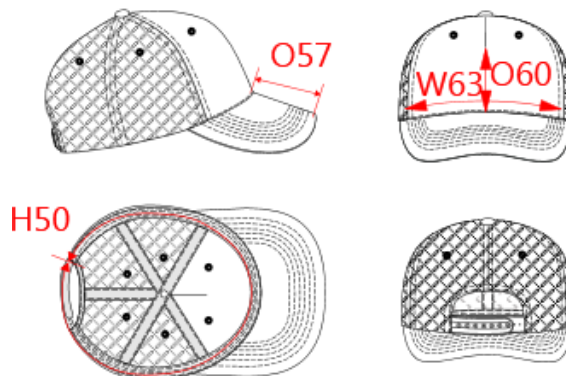

REFERENCE : KP170

SIZES : U

COMPOSITION :

Main fabric : Laminated Cotton canvas - 350 For front panels

Fabric 1 : Cotton canvas - 310 For peak and recovered button on top 100%cotton

Mesh : Polyester mesh - 65 For back panels 100%polyester

ARTICLE WEIGHT :

82 gr/pc

| DESCRIPTION |
|---|
| Français : Casquette Trucker - 5 panneaux |
| English : Trucker cap - 5 panels |
| Nederlands : Pet Trucker - 5 panelen |
| Deutsch : Trucker-Kappe – 5 Panels |
| Español : Gorra Trucker - 5 paneles |
| Italiano : Cappellino Trucker - 5 pannelli |
| Português : Boné Trucker – 5 painéis |

| MEASUREMENT | |
|--------------------------------------|------|
| Description | U |
| H50 Tour de tête / Head measurement | 58 |
| W63 Width of front panel on bottom | 19 |
| O60 Front part print height | 8,50 |
| O57 Deep of the peak on baseball cap | 7 |

| CARE LABEL |
|------------|
| |

| PACKING | |
|---------|---|
| Box | 100 pcs / box U => L:60cm W:46cm H:38cm GW:10.2kg NW:8.3kg |