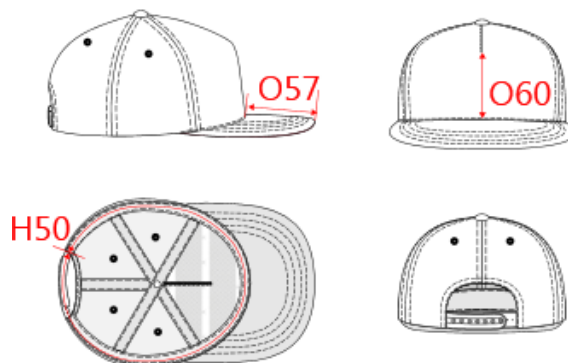

REFERENCE : KP159

SIZES : U

COMPOSITION :

Main fabric : Polyester twill - 300 For cap and peak part 100% polyester

Material 3 : PVC quality fabric Under the inner sweatband.
100%polyvinyl chloride

ARTICLE WEIGHT :

102 gr/pc

DESCRIPTION	
Français :	Casquette Snapback - 5 panneaux
English :	Snapback cap - 5 panels
Nederlands :	Pet Snapback - 5 panelen
Deutsch :	5-Panel-Snapback-Kappe
Español :	Gorra Snapback - 5 paneles
Italiano :	Cappellino Snapback - 5 pannelli
Português :	Boné Snapback – 5 painéis

COLORS	PANTONE SERIGRAPHIE
Black / Black	Black / Black
Dark grey / Black	447C / Black
White / White	White / White
Light grey / Light grey	402C / 402C

MEASUREMENT						
Description	U					
H50 Tour de tête / Head measurement	58					
O60 Front part print height	8,50					
O57 Deep of the peak on baseball cap	7					

CARE LABEL				

PACKING	
Box	100 pcs / box U => L:56cm W:46cm H:36cm GW:10.4kg NW:8.2kg